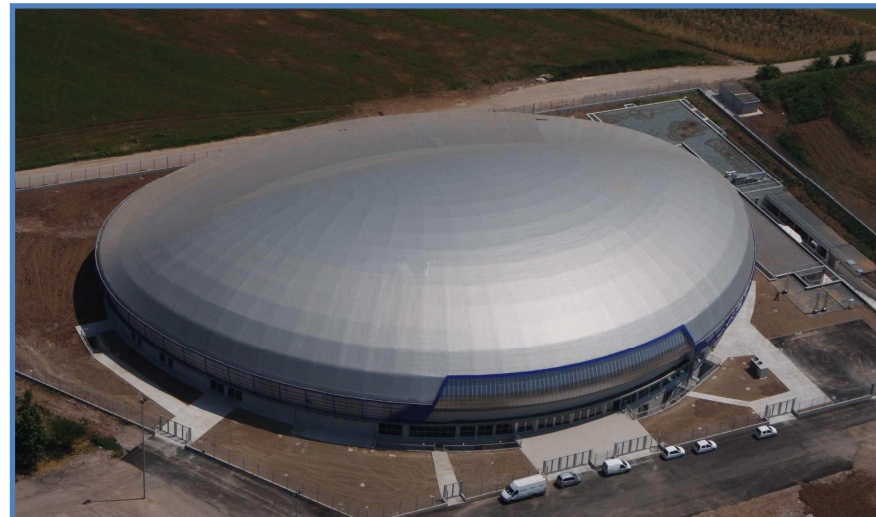

FLAG Spa

COPPER art[®] & SILVER art[®]

Massimo Cunegatti Technical Manager Flag Group

Made in Italy

We are green inside

PVC special membranes: **COPPER** art **SILVER** art

Copper art & Silver Art: are two different products obtained through a special patented process by Flag that allows to obtain a synthetic membrane flexible and weldable with a copper or aluminum appearance. This is possible thanks to the inclusion in the PVC plastisol of real copper powder or aluminum.

Copper Art – Silver Art

PRODUCTION OF COPPER *art*

CAST SPREADING process
h standard cm 160

We are green inside

TYPES OF MEMBRANES

COPPER
art

SILVER
art

- reinforced with polyester mesh – U.V. resistant
- Simple or coupled with polyester geotextile
- Stabilized with fiber glass for finishing