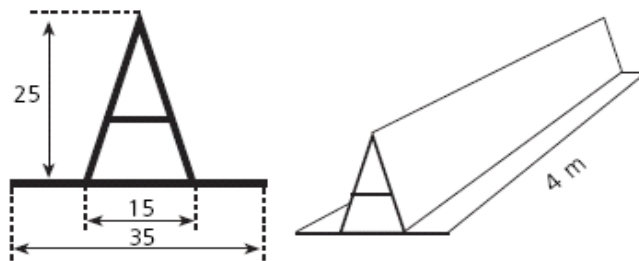

APPEARANCE

- Given by special extruded profiles in PVC-P weldables on the membrane